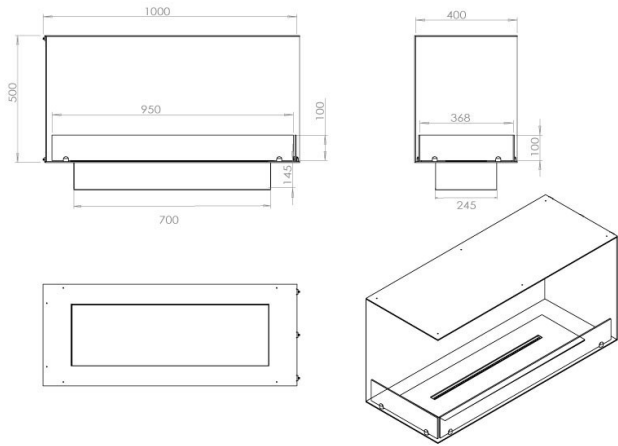

PrimeFire 700