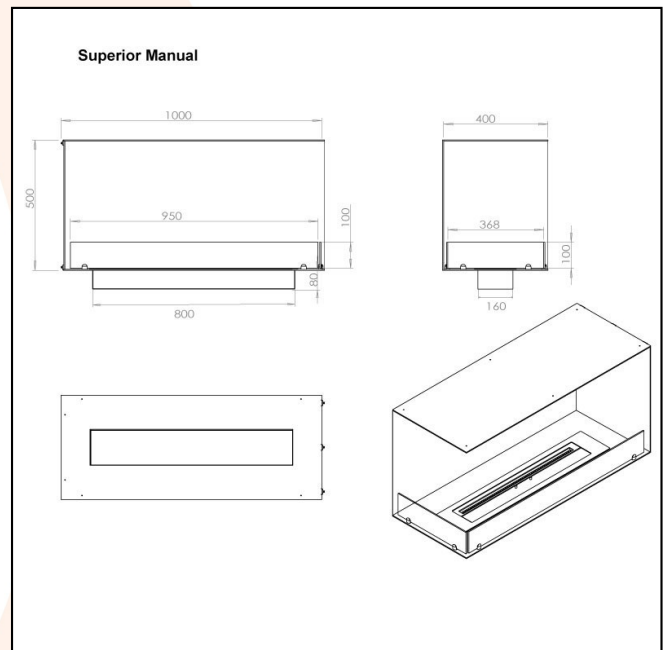

Automatic burner 700

Foco Corner Left 1000

Foco By Bio Fireplace Group

ITEM NUMBER: BIO-30-123

DESCRIPTION:

Foco Corner is a bioethanol fireplace designed to be built into the corner of a wall, where you will be able to see the flames from two connected sides. Choose between a manual or automatic burner.

TECHNICAL DATA:

Type: Built-in bioethanol fireplace

Size: H: 50 x W: 100 x D: 40 cm

Materials: Steel and glass

Weight: Ca. 20 kg

Capacity: Manual: 4,0 liter | Automatic: depends on the model

Heat Effect: Manual: 4,92 kW | Automatic: depends on the model

Colour: Black

Burner Type: Manual: Adjustable | Automatic: Adjustable

Fuel/Propellant: Bioethanol 96,6% alcohol

Consumption: Manual: Up to 6,5 hours per filling | Automatic: depends on the model