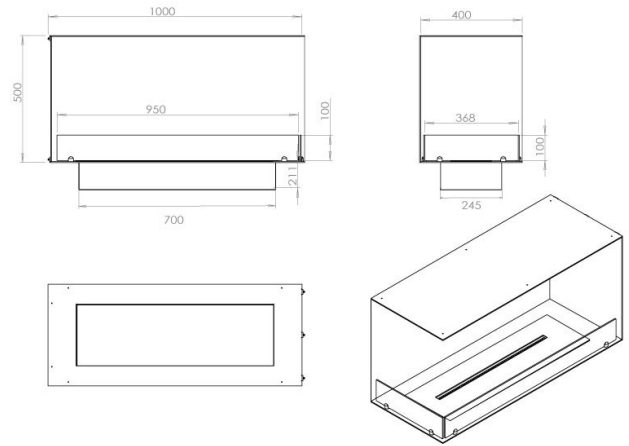

Automatic burner 700