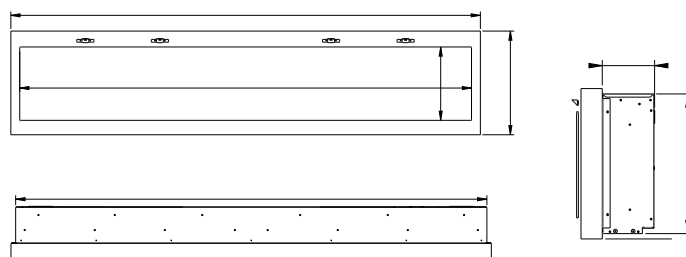

## Unit Dimensions

DIMENSIONS			
	Width (cm)	Height (cm)	Depth (cm)
Ignite 50"	127,8	39,6	14,6
Ignite 60"	156	39,6	14,6
Ignite 74"	188,8	39,6	14,6
Ignite 100"	254,8	39,6	14,6

## Specifications

TECHNICAL DETAILS	Ignite 50"	Ignite 60"	Ignite 74"	Ignite 100"
Flame Effect system	Optiflame®	Optiflame®	Optiflame®	Optiflame®
Model number	210272	500001874	210289	210296
GTIN/UPC	5011139210272	5011139084514	5011139210289	5011139210296
Model	Wall-insert	Wall-insert	Wall-insert	Wall-insert
View Type	Front	Front	Front	Front
Colour - Furniture	Black	Black	Black	Black
Media Bed	Acrylic ice	Acrylic ice	Acrylic ice	Acrylic ice
Viewing window WxH (cm)	124x31	153x31	186x31	245x31
Build in dim (WxHxD) (cm)	127,8x39,6x14,6	156x39,6x14,6	188,8x39,6x14,6	254,8x39,6x14,6
Heating function	Yes	Yes	Yes	Yes
Heating Element	Yes	Yes	Yes	Yes
Remote Control	Yes	Yes	Yes	Yes
Manual Operation on the fireplace possible	Yes	Yes	Yes	Yes
Lighting Module	LED	LED	LED	LED
Sound	No	No	No	No
Media Bed Flame Colours	Yes	Yes	Yes	Yes
Heat Setting 1 in Watts	1800	1800	1800	1800
Heat Setting 2 in Watts	-	-	-	-
Power consumption (flame effect) (Watt)	19	23	27	35
Wattage	1800	1800	1800	1800
Voltage	230V/50Hz	230V/50Hz	230V/50Hz	230V/50Hz
Unpacked Weight (kg)	30	36	41	53,5
Plug Length	1,5 m	1,5 m	1,5 m	1,5 m
Warranty	2 years	2 years	2 years	2 years